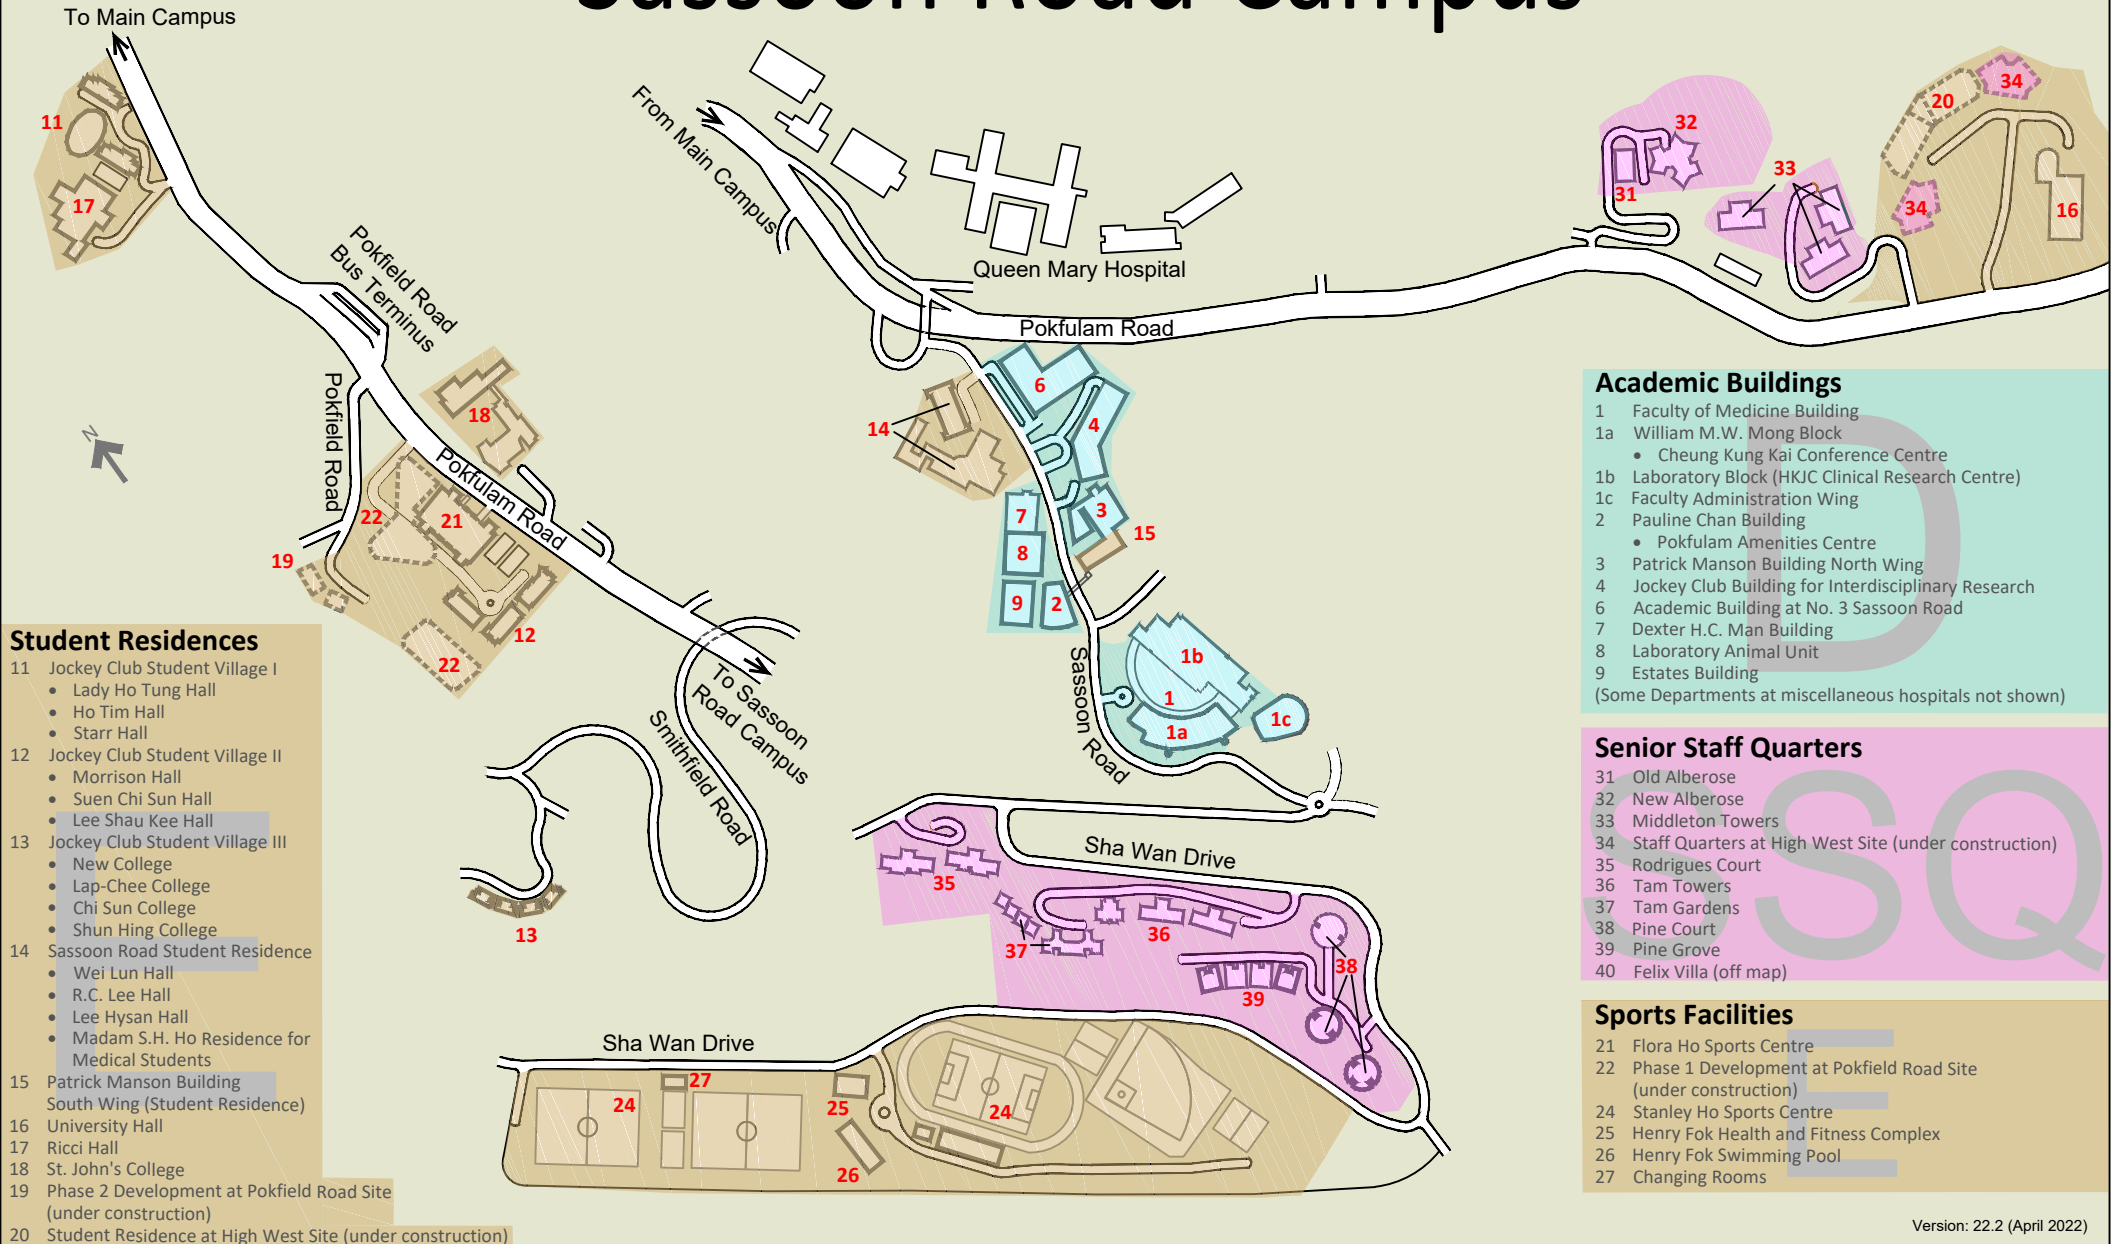

## Student Residences

- 11 Jockey Club Student Village I
  - Lady Ho Tung Hall
  - Ho Tim Hall
  - Starr Hall
- 12 Jockey Club Student Village II
  - Morrison Hall
  - Suen Chi Sun Hall
  - Lee Shau Kee Hall
- 13 Jockey Club Student Village III
  - New College
  - Lap-Chee College
  - Chi Sun College
  - Shun Hing College
- 14 Sassoon Road Student Residence
  - Wei Lun Hall
  - R.C. Lee Hall
  - Lee Hysan Hall
  - Madam S.H. Ho Residence for Medical Students
- 15 Patrick Manson Building South Wing (Student Residence)
- 16 University Hall
- 17 Ricci Hall
- 18 St. John's College
- 19 Phase 2 Development at Pokfield Road Site (under construction)
- 20 Student Residence at High West Site (under construction)

## Academic Buildings

- 1 Faculty of Medicine Building
  - 1a William M.W. Mong Block
    - Cheung Kung Kai Conference Centre
  - 1b Laboratory Block (HKJC Clinical Research Centre)
  - 1c Faculty Administration Wing
  - 2 Pauline Chan Building
    - Pokfulam Amenities Centre
  - 3 Patrick Manson Building North Wing
  - 4 Jockey Club Building for Interdisciplinary Research
  - 6 Academic Building at No. 3 Sassoon Road
  - 7 Dexter H.C. Man Building
  - 8 Laboratory Animal Unit
  - 9 Estates Building
- (Some Departments at miscellaneous hospitals not shown)

## Senior Staff Quarters

- 31 Old Alberose
- 32 New Alberose
- 33 Middleton Towers
- 34 Staff Quarters at High West Site (under construction)
- 35 Rodrigues Court
- 36 Tam Towers
- 37 Tam Gardens
- 38 Pine Court
- 39 Pine Grove
- 40 Felix Villa (off map)

## Sports Facilities

- 21 Flora Ho Sports Centre
- 22 Phase 1 Development at Pokfield Road Site (under construction)
- 24 Stanley Ho Sports Centre
- 25 Henry Fok Health and Fitness Complex
- 26 Henry Fok Swimming Pool
- 27 Changing Rooms