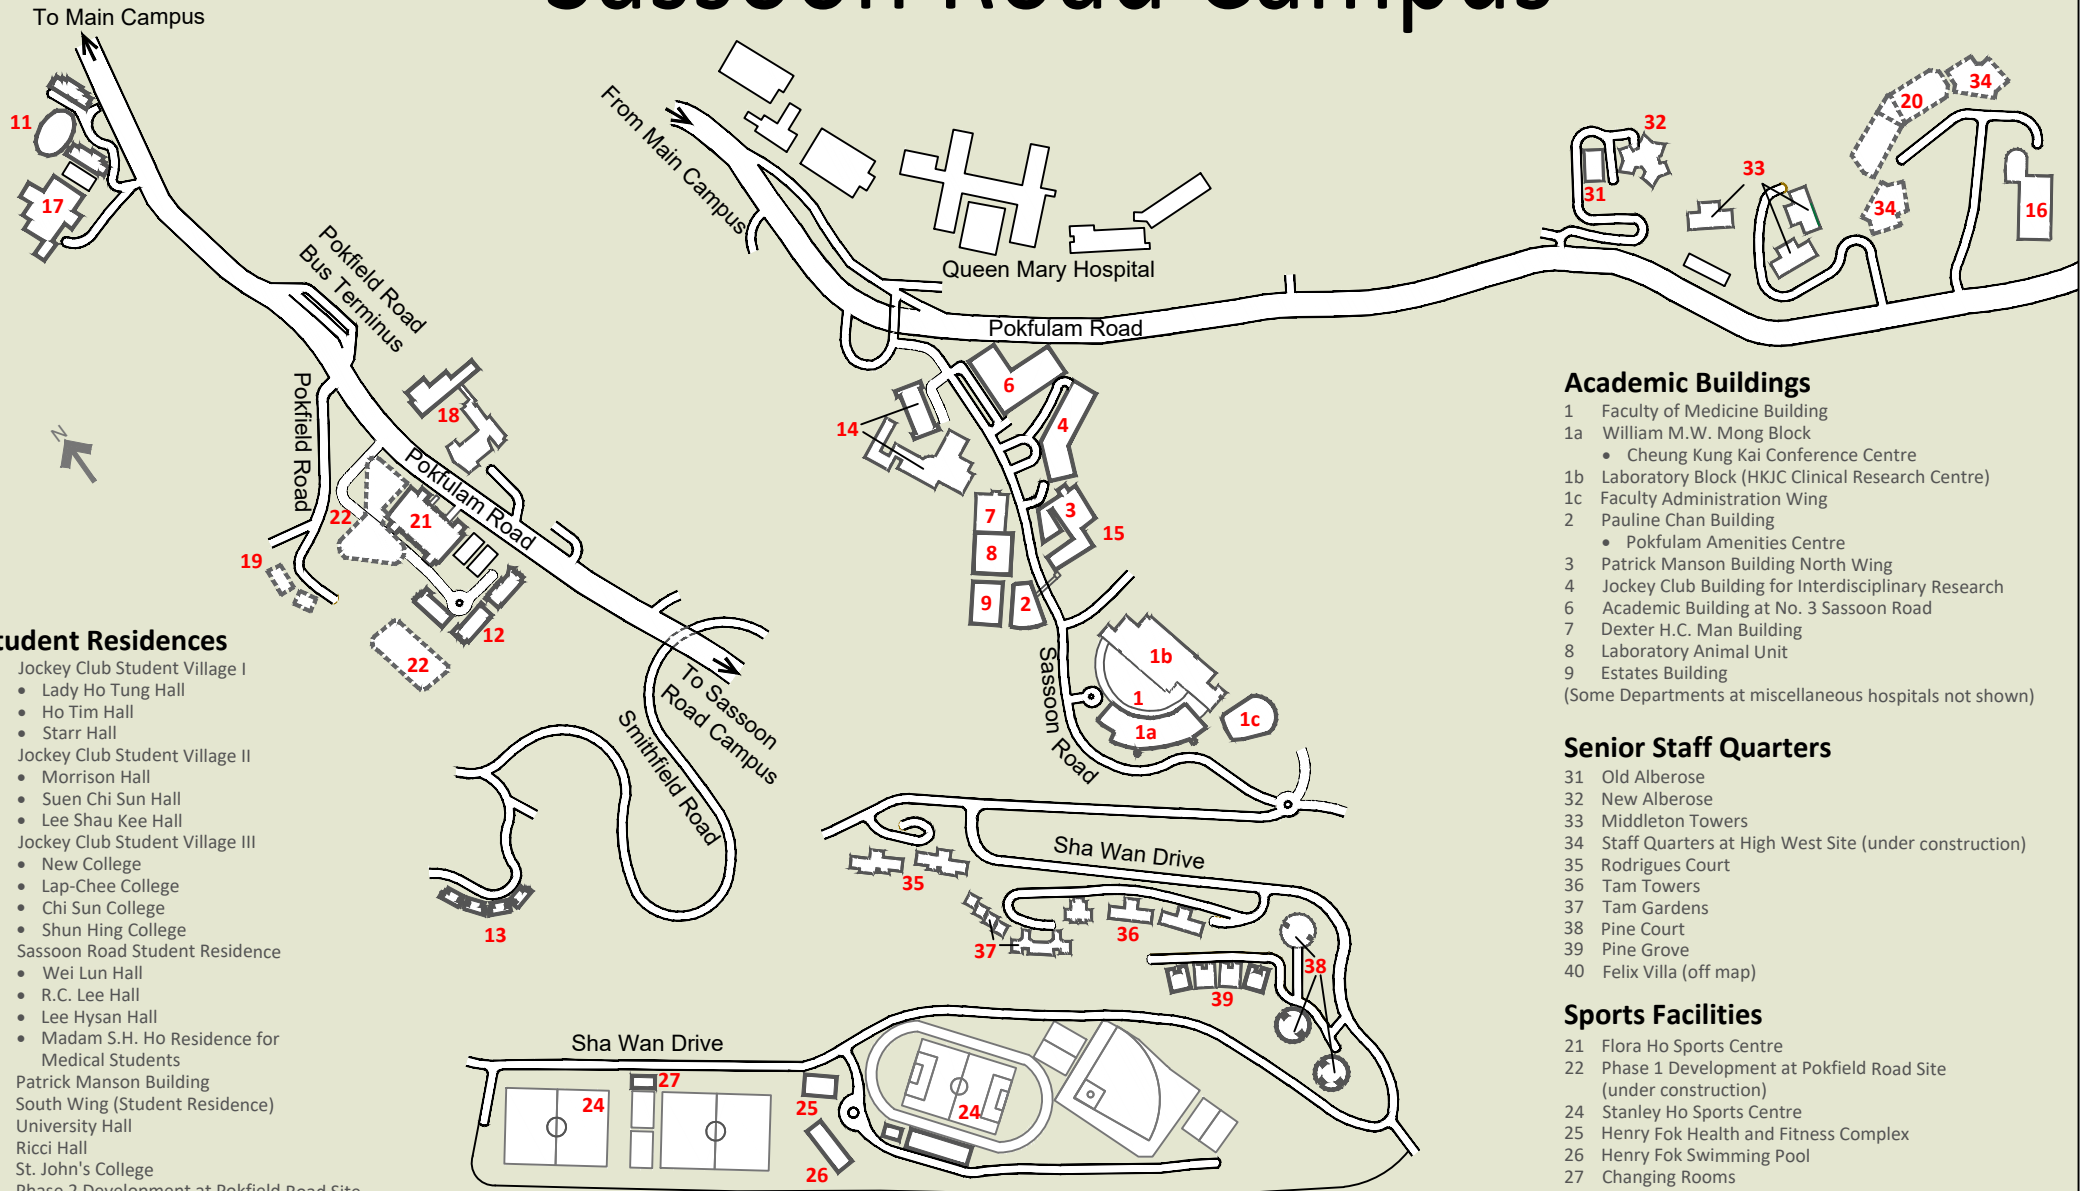

Sassoon Road Campus

Student Residences

- 11 Jockey Club Student Village I
 - Lady Ho Tung Hall
 - Ho Tim Hall
 - Starr Hall
- 12 Jockey Club Student Village II
 - Morrison Hall
 - Suen Chi Sun Hall
 - Lee Chau Kee Hall
- 13 Jockey Club Student Village III
 - New College
 - Lap-Chee College
 - Chi Sun College
 - Shun Hing College
- 14 Sassoon Road Student Residence
 - Wei Lun Hall
 - R.C. Lee Hall
 - Lee Hysan Hall
 - Madam S.H. Ho Residence for Medical Students
- 15 Patrick Manson Building South Wing (Student Residence)
- 16 University Hall
- 17 Ricci Hall
- 18 St. John's College
- 19 Phase 2 Development at Pokfield Road Site (under construction)
- 20 Student Residence at High West Site (under construction)

Academic Buildings

- 1 Faculty of Medicine Building
 - 1a William M.W. Mong Block
 - Cheung Kung Kai Conference Centre
 - 1b Laboratory Block (HKJC Clinical Research Centre)
 - 1c Faculty Administration Wing
 - 2 Pauline Chan Building
 - Pokfulam Amenities Centre
 - 3 Patrick Manson Building North Wing
 - 4 Jockey Club Building for Interdisciplinary Research
 - 6 Academic Building at No. 3 Sassoon Road
 - 7 Dexter H.C. Man Building
 - 8 Laboratory Animal Unit
 - 9 Estates Building
- (Some Departments at miscellaneous hospitals not shown)

Senior Staff Quarters

- 31 Old Alberose
- 32 New Alberose
- 33 Middleton Towers
- 34 Staff Quarters at High West Site (under construction)
- 35 Rodrigues Court
- 36 Tam Towers
- 37 Tam Gardens
- 38 Pine Court
- 39 Pine Grove
- 40 Felix Villa (off map)

Sports Facilities

- 21 Flora Ho Sports Centre
- 22 Phase 1 Development at Pokfield Road Site (under construction)
- 24 Stanley Ho Sports Centre
- 25 Henry Fok Health and Fitness Complex
- 26 Henry Fok Swimming Pool
- 27 Changing Rooms