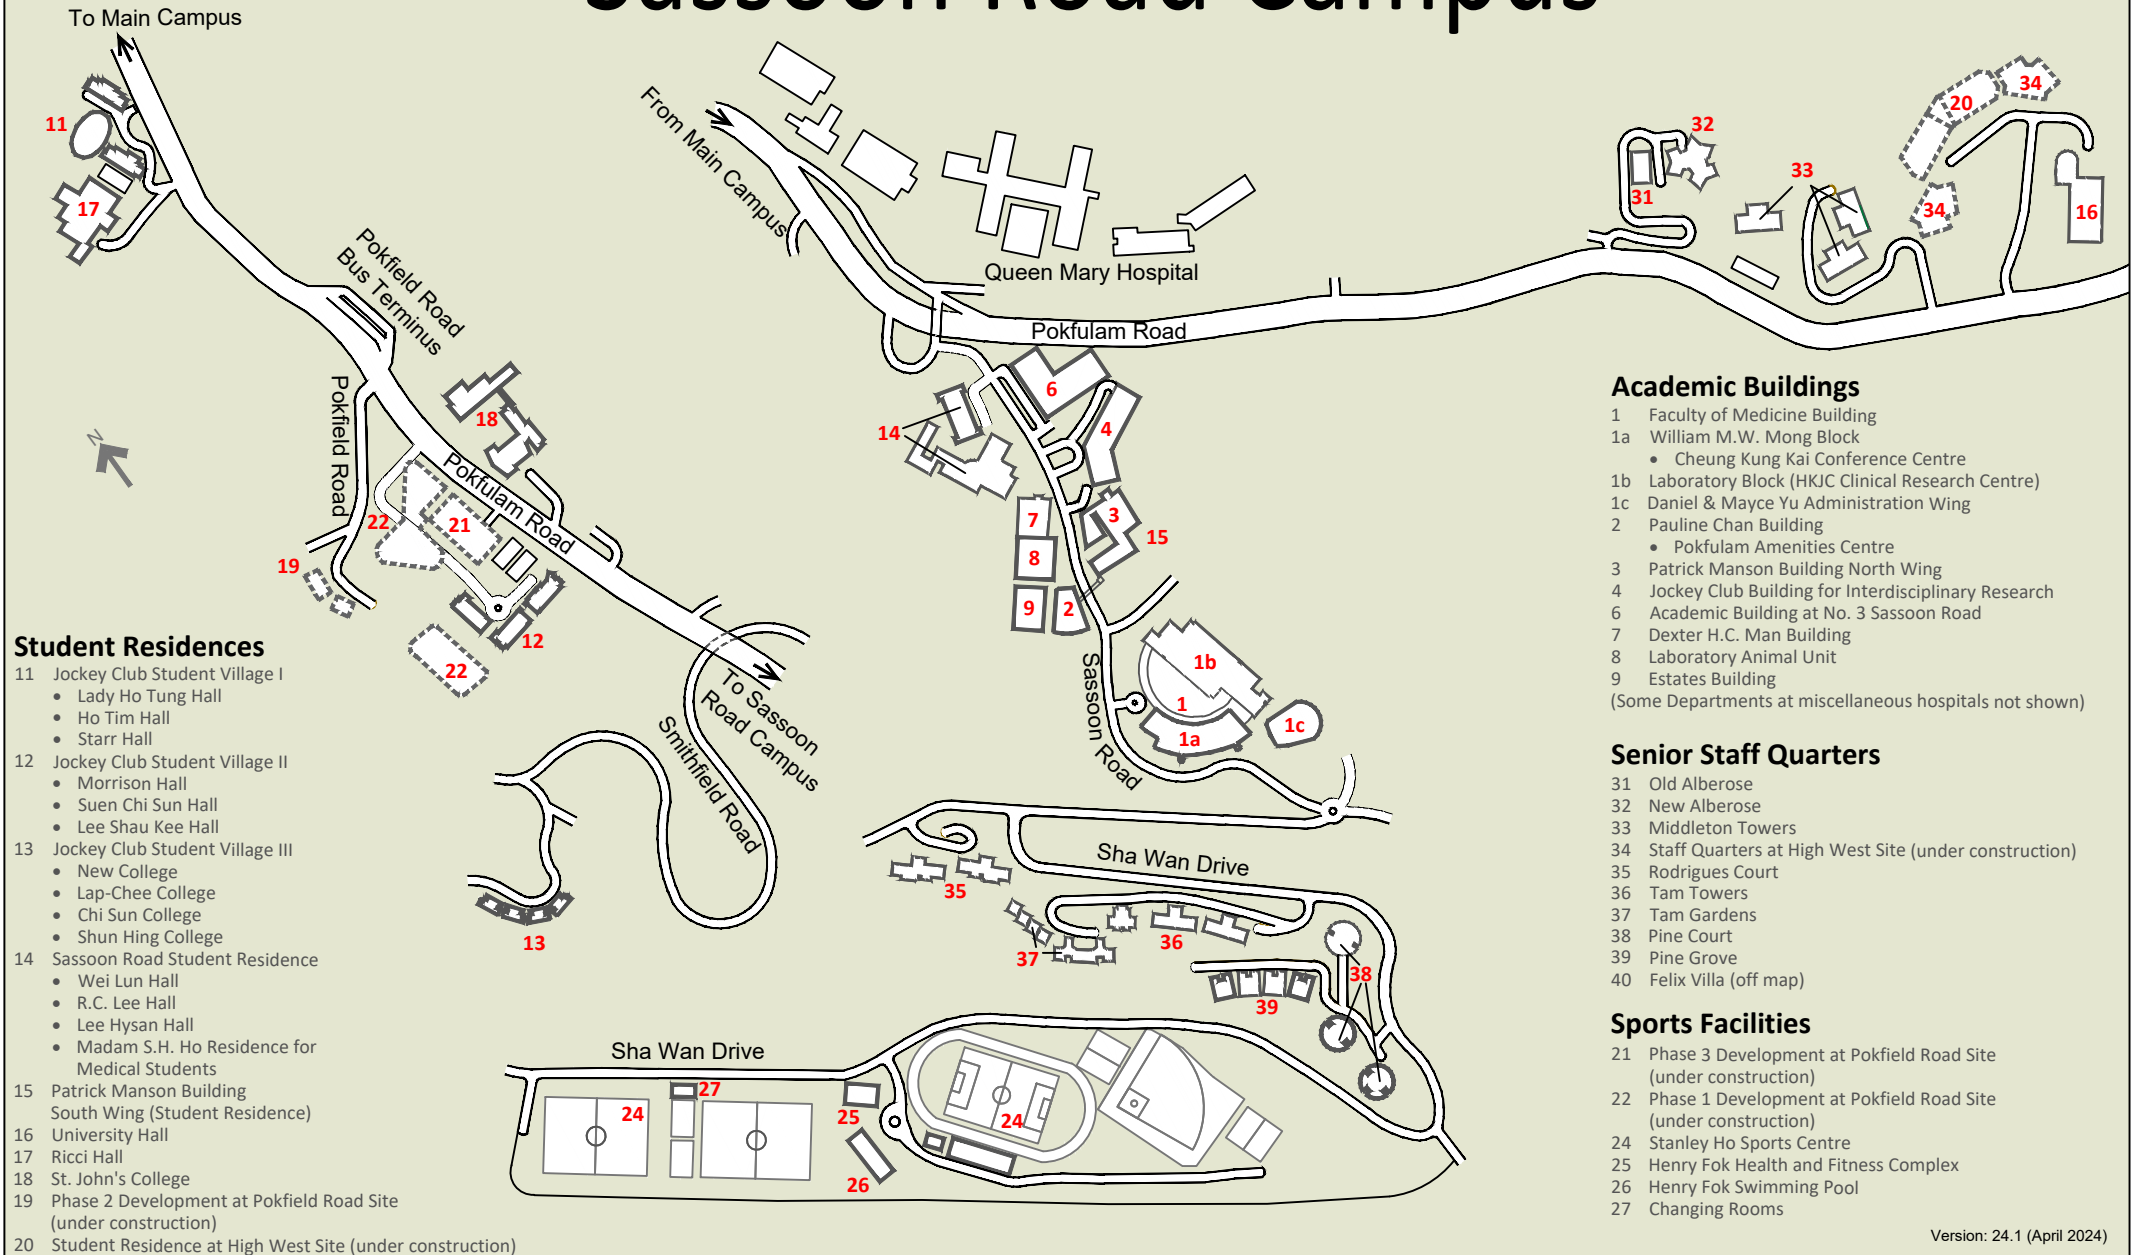

### Student Residences

- 11 Jockey Club Student Village I
  - Lady Ho Tung Hall
  - Ho Tim Hall
  - Starr Hall
- 12 Jockey Club Student Village II
  - Morrison Hall
  - Suen Chi Sun Hall
  - Lee Shau Kee Hall
- 13 Jockey Club Student Village III
  - New College
  - Lap-Chee College
  - Chi Sun College
  - Shun Hing College
- 14 Sassoon Road Student Residence
  - Wei Lun Hall
  - R.C. Lee Hall
  - Lee Hysan Hall
  - Madam S.H. Ho Residence for Medical Students
- 15 Patrick Manson Building South Wing (Student Residence)
- 16 University Hall
- 17 Ricci Hall
- 18 St. John's College
- 19 Phase 2 Development at Pokfield Road Site (under construction)
- 20 Student Residence at High West Site (under construction)

### Academic Buildings

- 1 Faculty of Medicine Building
  - 1a William M.W. Mong Block
    - Cheung Kung Kai Conference Centre
  - 1b Laboratory Block (HKJC Clinical Research Centre)
  - 1c Daniel & Mayce Yu Administration Wing
  - 2 Pauline Chan Building
    - Pokfulam Amenities Centre
  - 3 Patrick Manson Building North Wing
  - 4 Jockey Club Building for Interdisciplinary Research
  - 6 Academic Building at No. 3 Sassoon Road
  - 7 Dexter H.C. Man Building
  - 8 Laboratory Animal Unit
  - 9 Estates Building
- (Some Departments at miscellaneous hospitals not shown)

### Senior Staff Quarters

- 31 Old Alberose
- 32 New Alberose
- 33 Middleton Towers
- 34 Staff Quarters at High West Site (under construction)
- 35 Rodrigues Court
- 36 Tam Towers
- 37 Tam Gardens
- 38 Pine Court
- 39 Pine Grove
- 40 Felix Villa (off map)

### Sports Facilities

- 21 Phase 3 Development at Pokfield Road Site (under construction)
- 22 Phase 1 Development at Pokfield Road Site (under construction)
- 24 Stanley Ho Sports Centre
- 25 Henry Fok Health and Fitness Complex
- 26 Henry Fok Swimming Pool
- 27 Changing Rooms